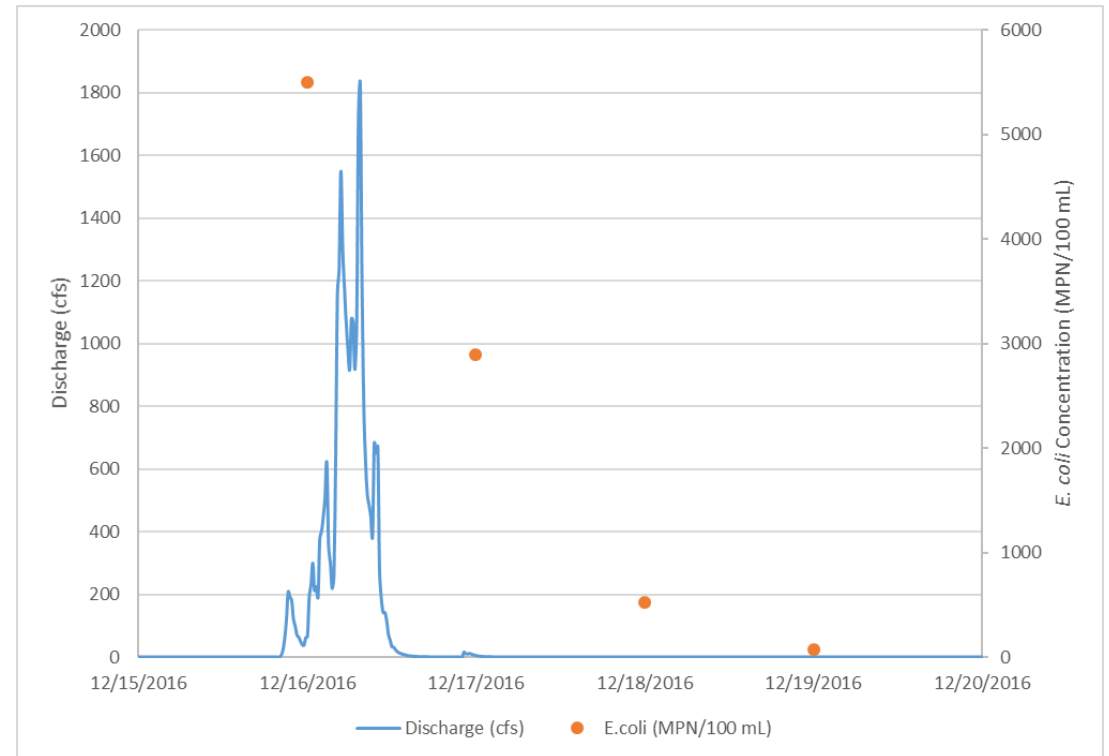

Chino Creek – Dec 16, 2016 Storm

SAR @ MWD – Dec 16, 2016 Storm