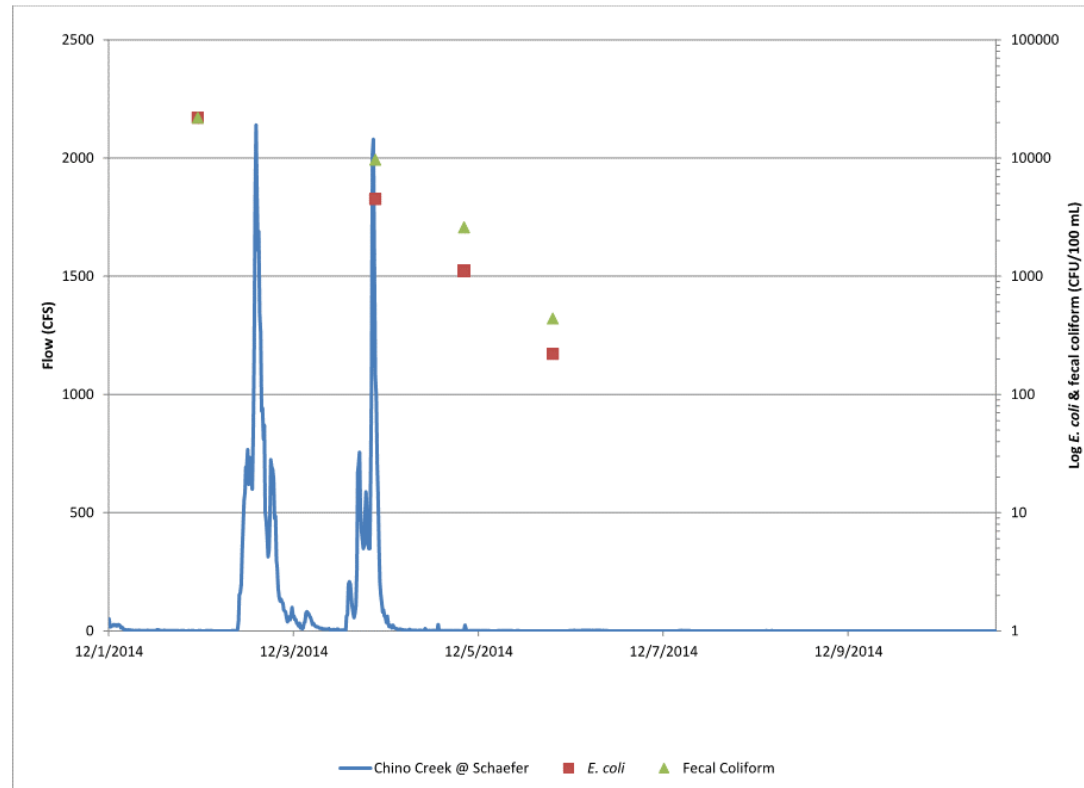

Chino Creek – Dec 16, 2016 Storm

SAR @ MWD – Dec 16, 2016 Storm