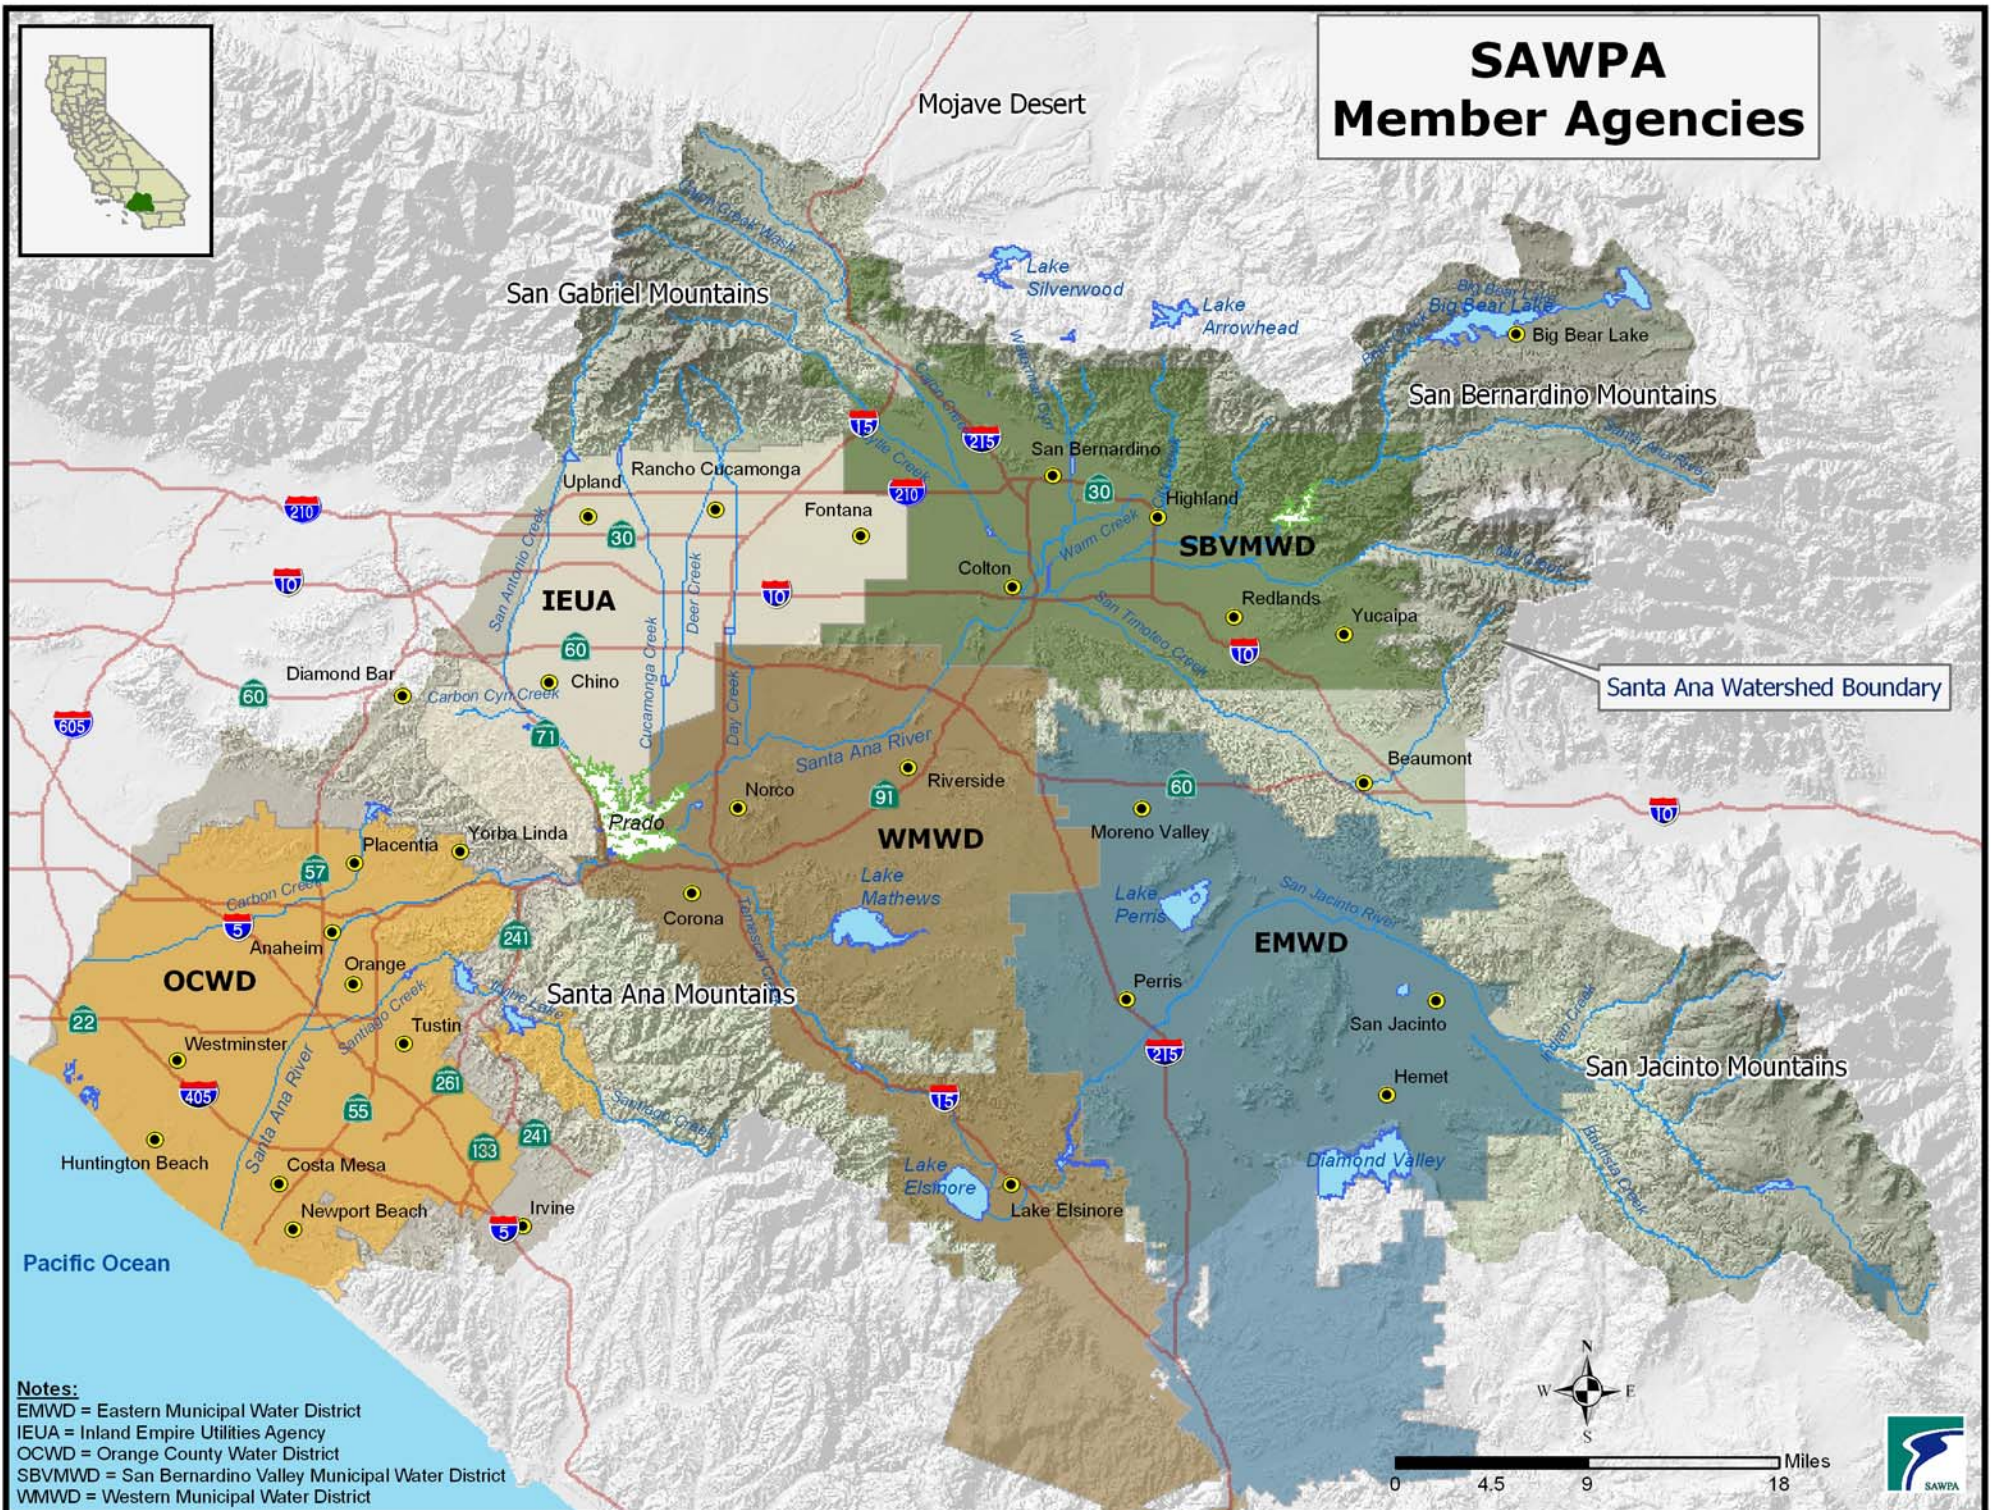

SAWPA Member Agencies

Notes:
 EMWD = Eastern Municipal Water District
 IEUA = Inland Empire Utilities Agency
 OCWD = Orange County Water District
 SBVMWD = San Bernardino Valley Municipal Water District
 WMWD = Western Municipal Water District