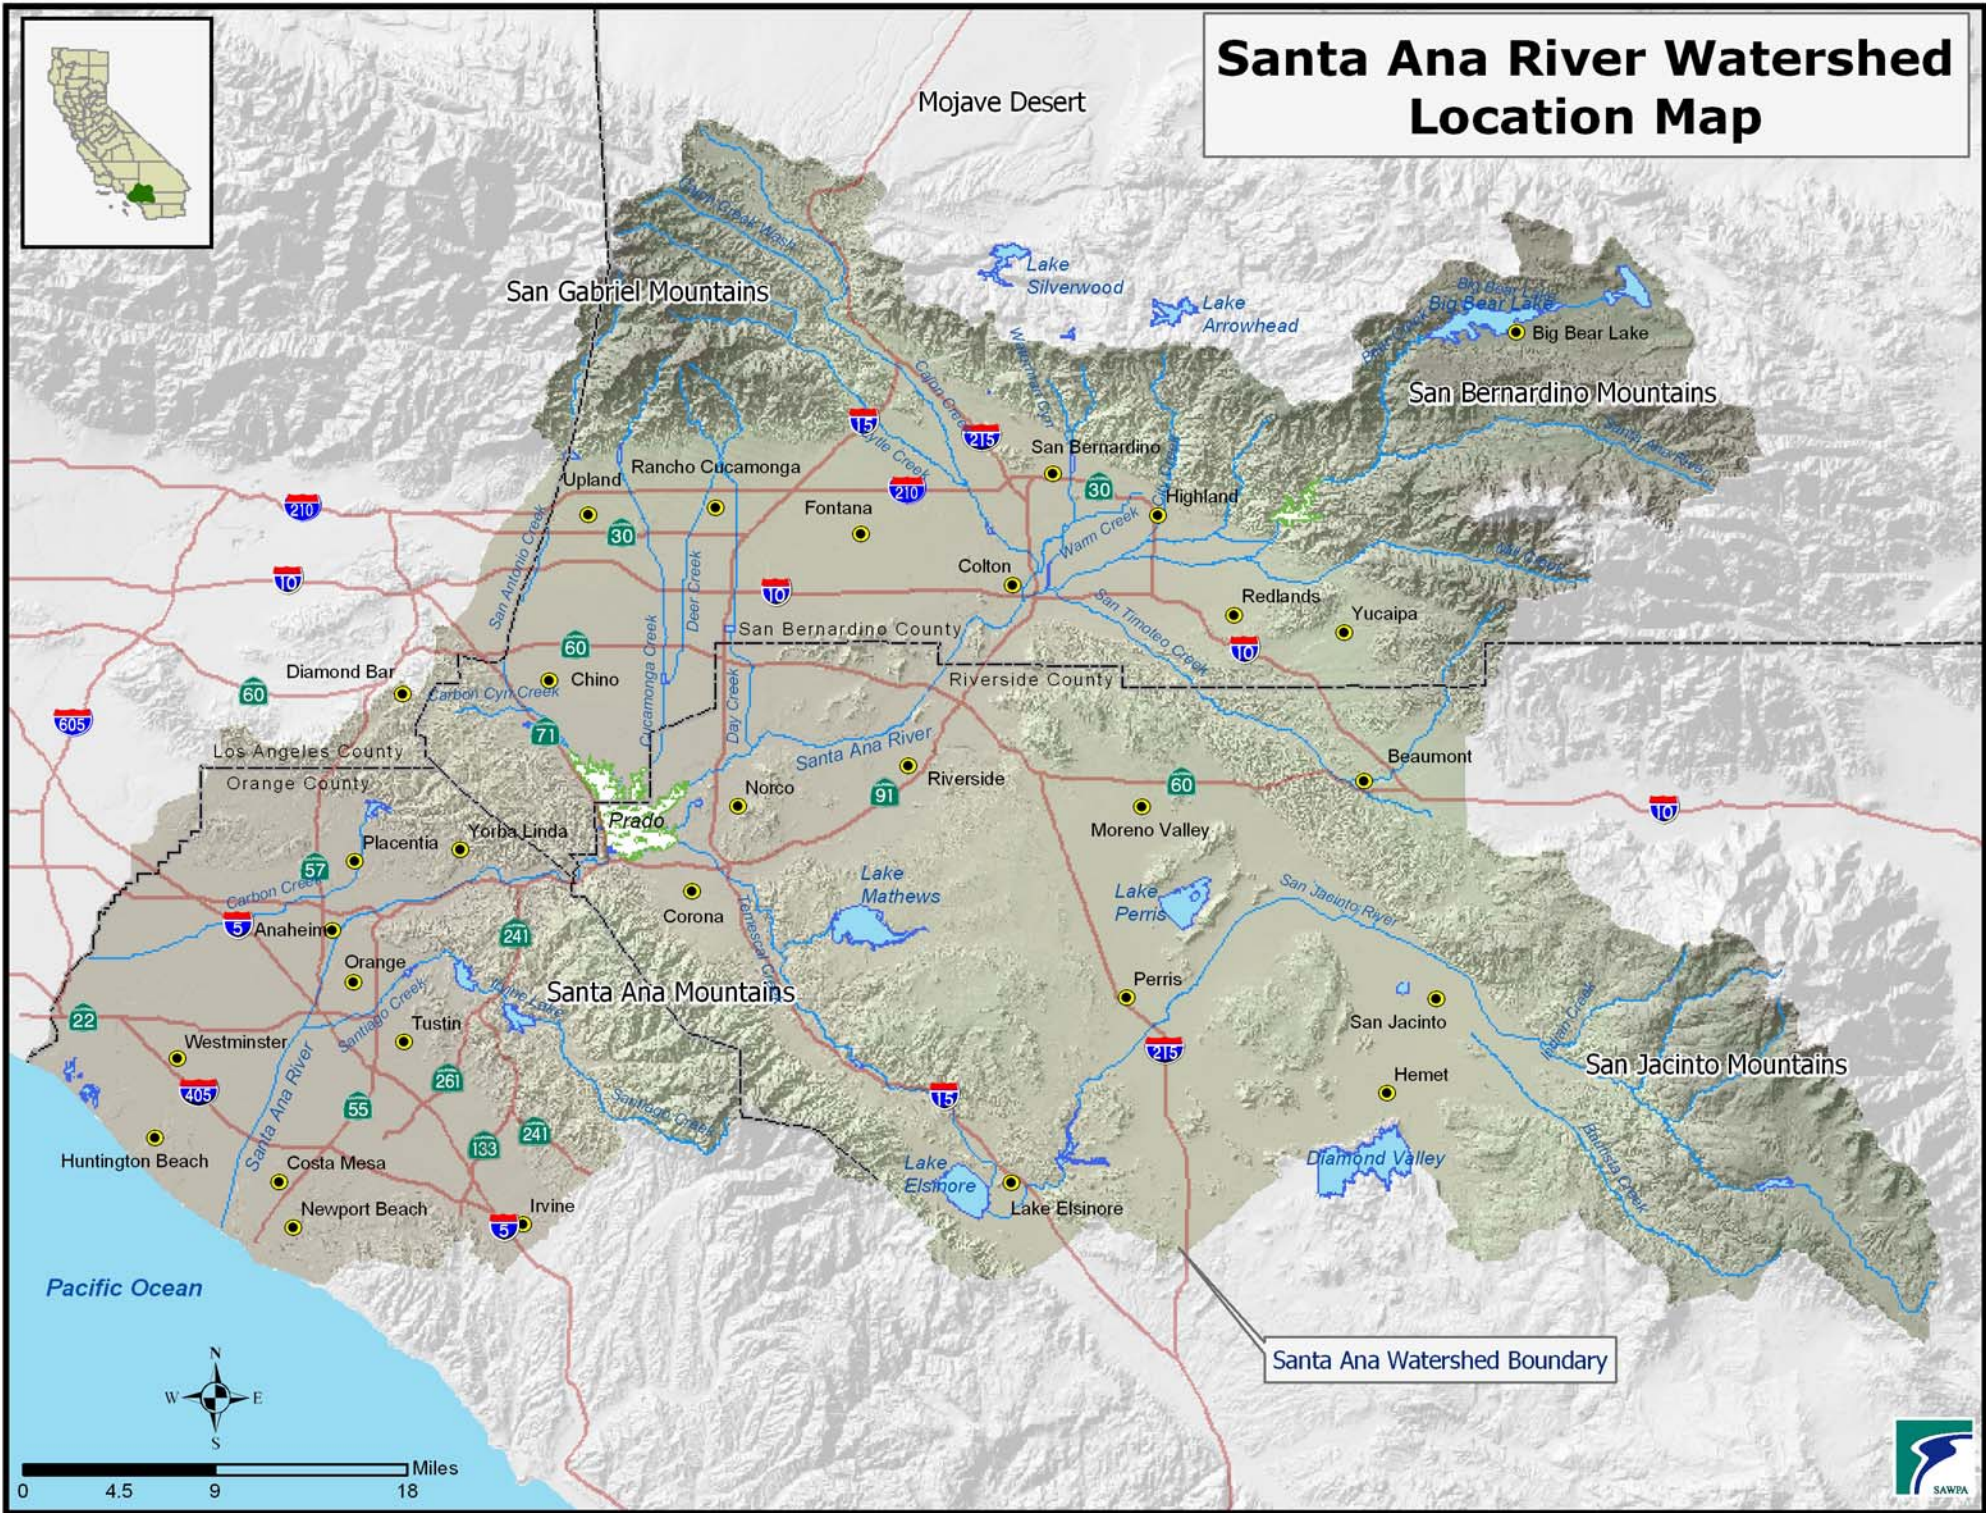

Santa Ana River Watershed Location Map

Santa Ana Watershed Boundary