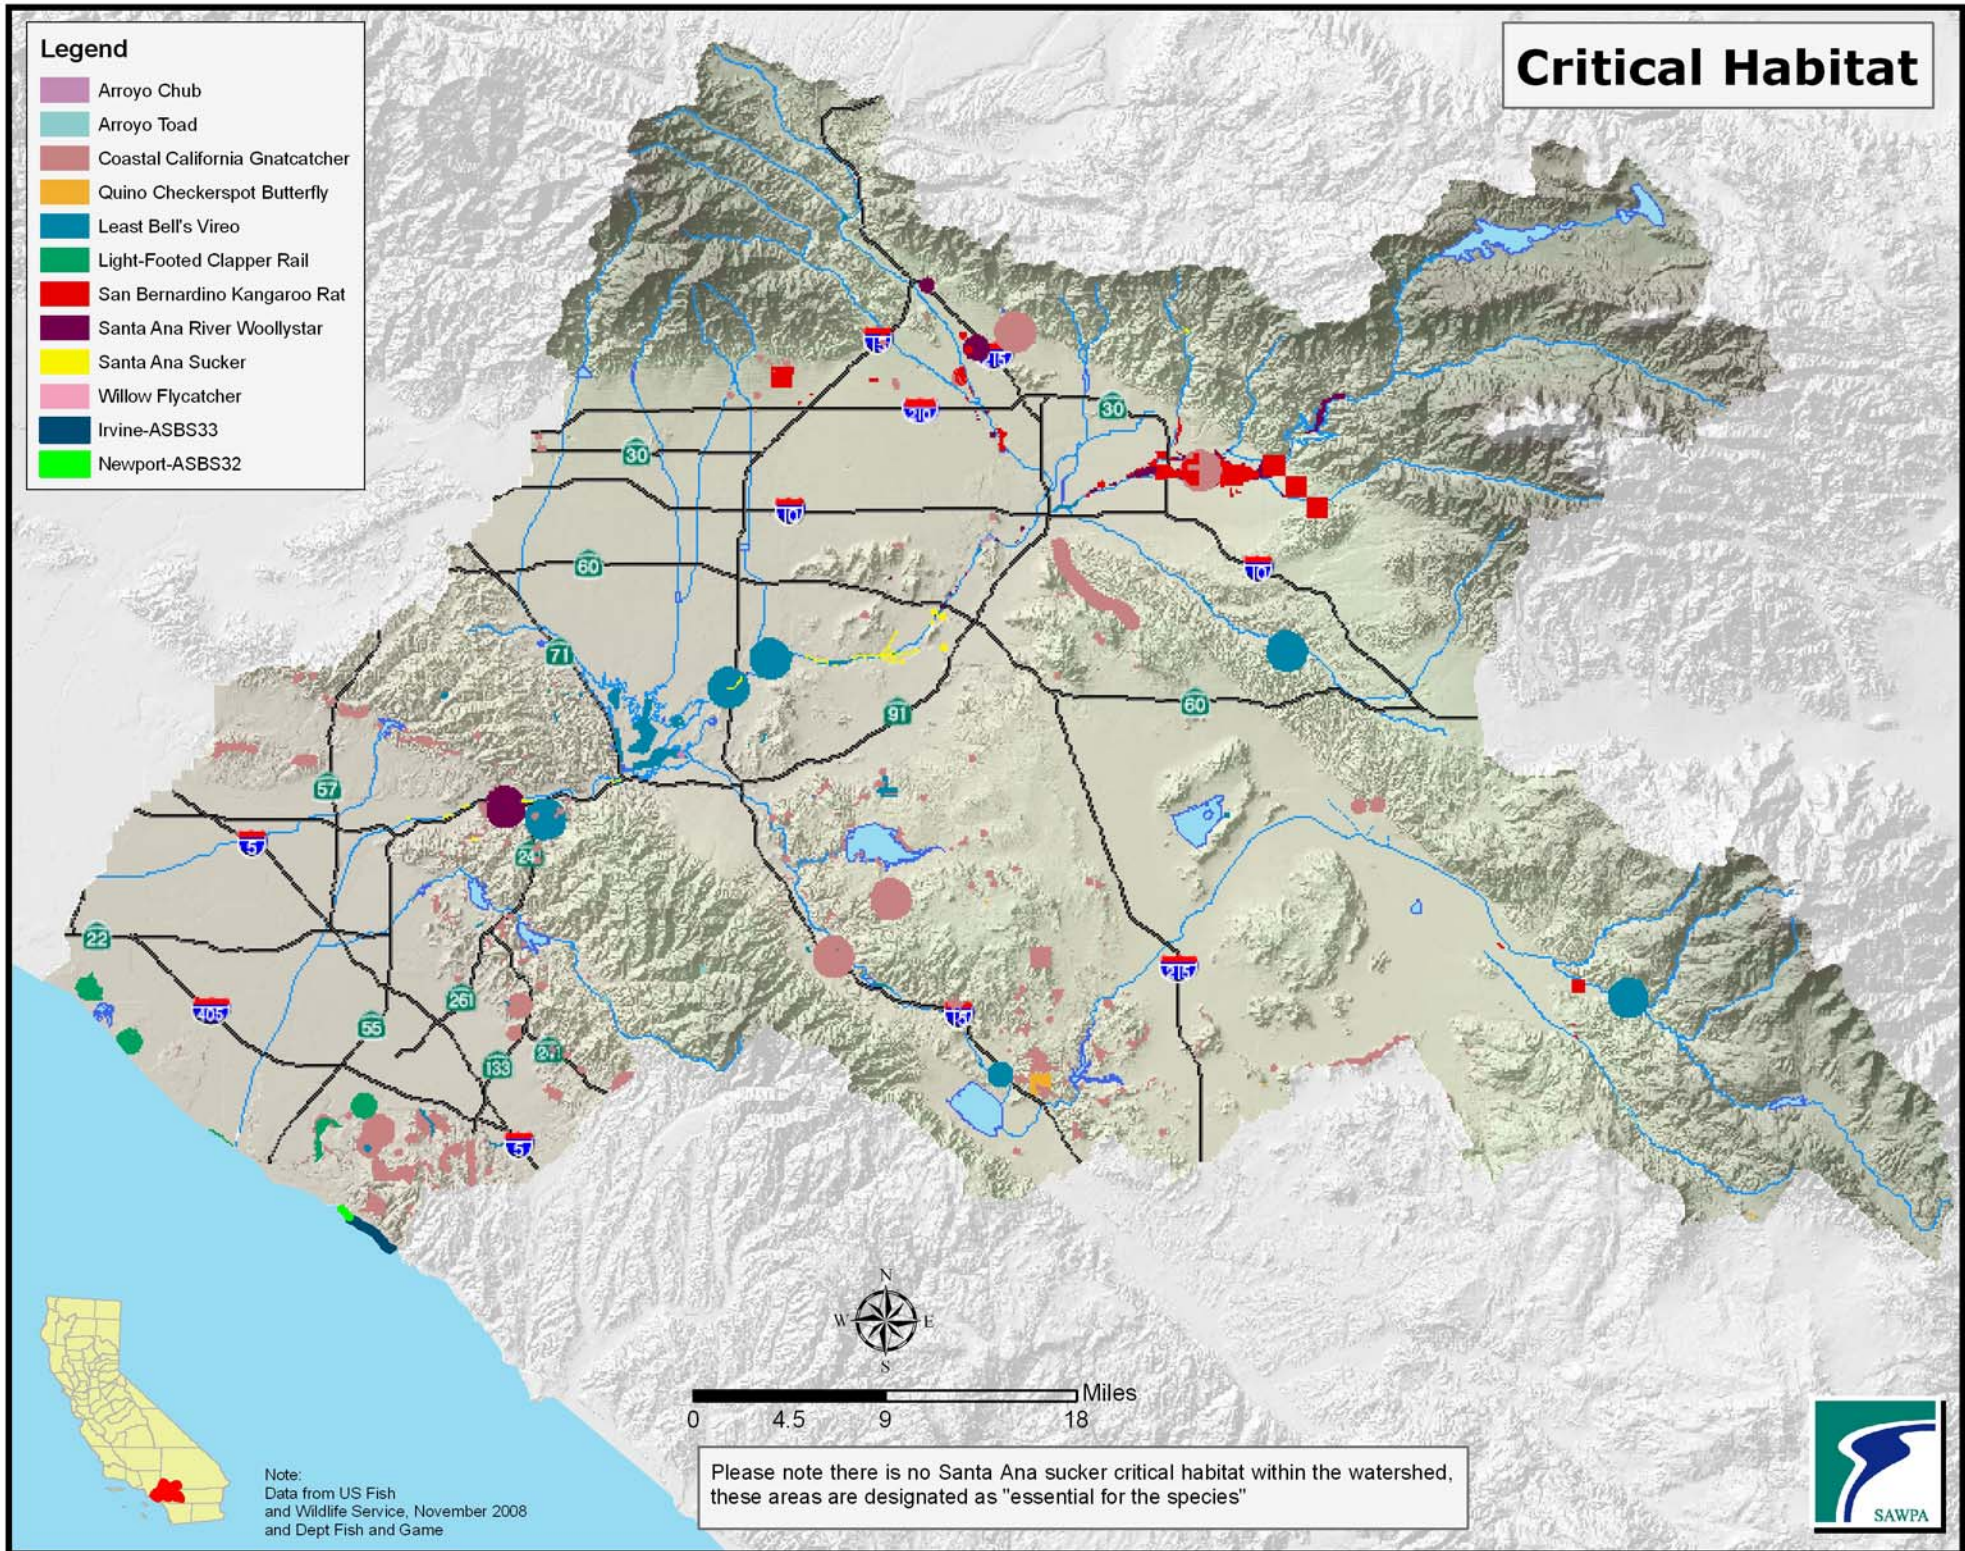

Critical Habitat

- Legend**
- Arroyo Chub
 - Arroyo Toad
 - Coastal California Gnatcatcher
 - Quino Checkerspot Butterfly
 - Least Bell's Vireo
 - Light-Footed Clapper Rail
 - San Bernardino Kangaroo Rat
 - Santa Ana River Woollystar
 - Santa Ana Sucker
 - Willow Flycatcher
 - Irvine-ASBS33
 - Newport-ASBS32

0 4.5 9 18 Miles

Please note there is no Santa Ana sucker critical habitat within the watershed, these areas are designated as "essential for the species"

Note:
Data from US Fish
and Wildlife Service, November 2008
and Dept Fish and Game